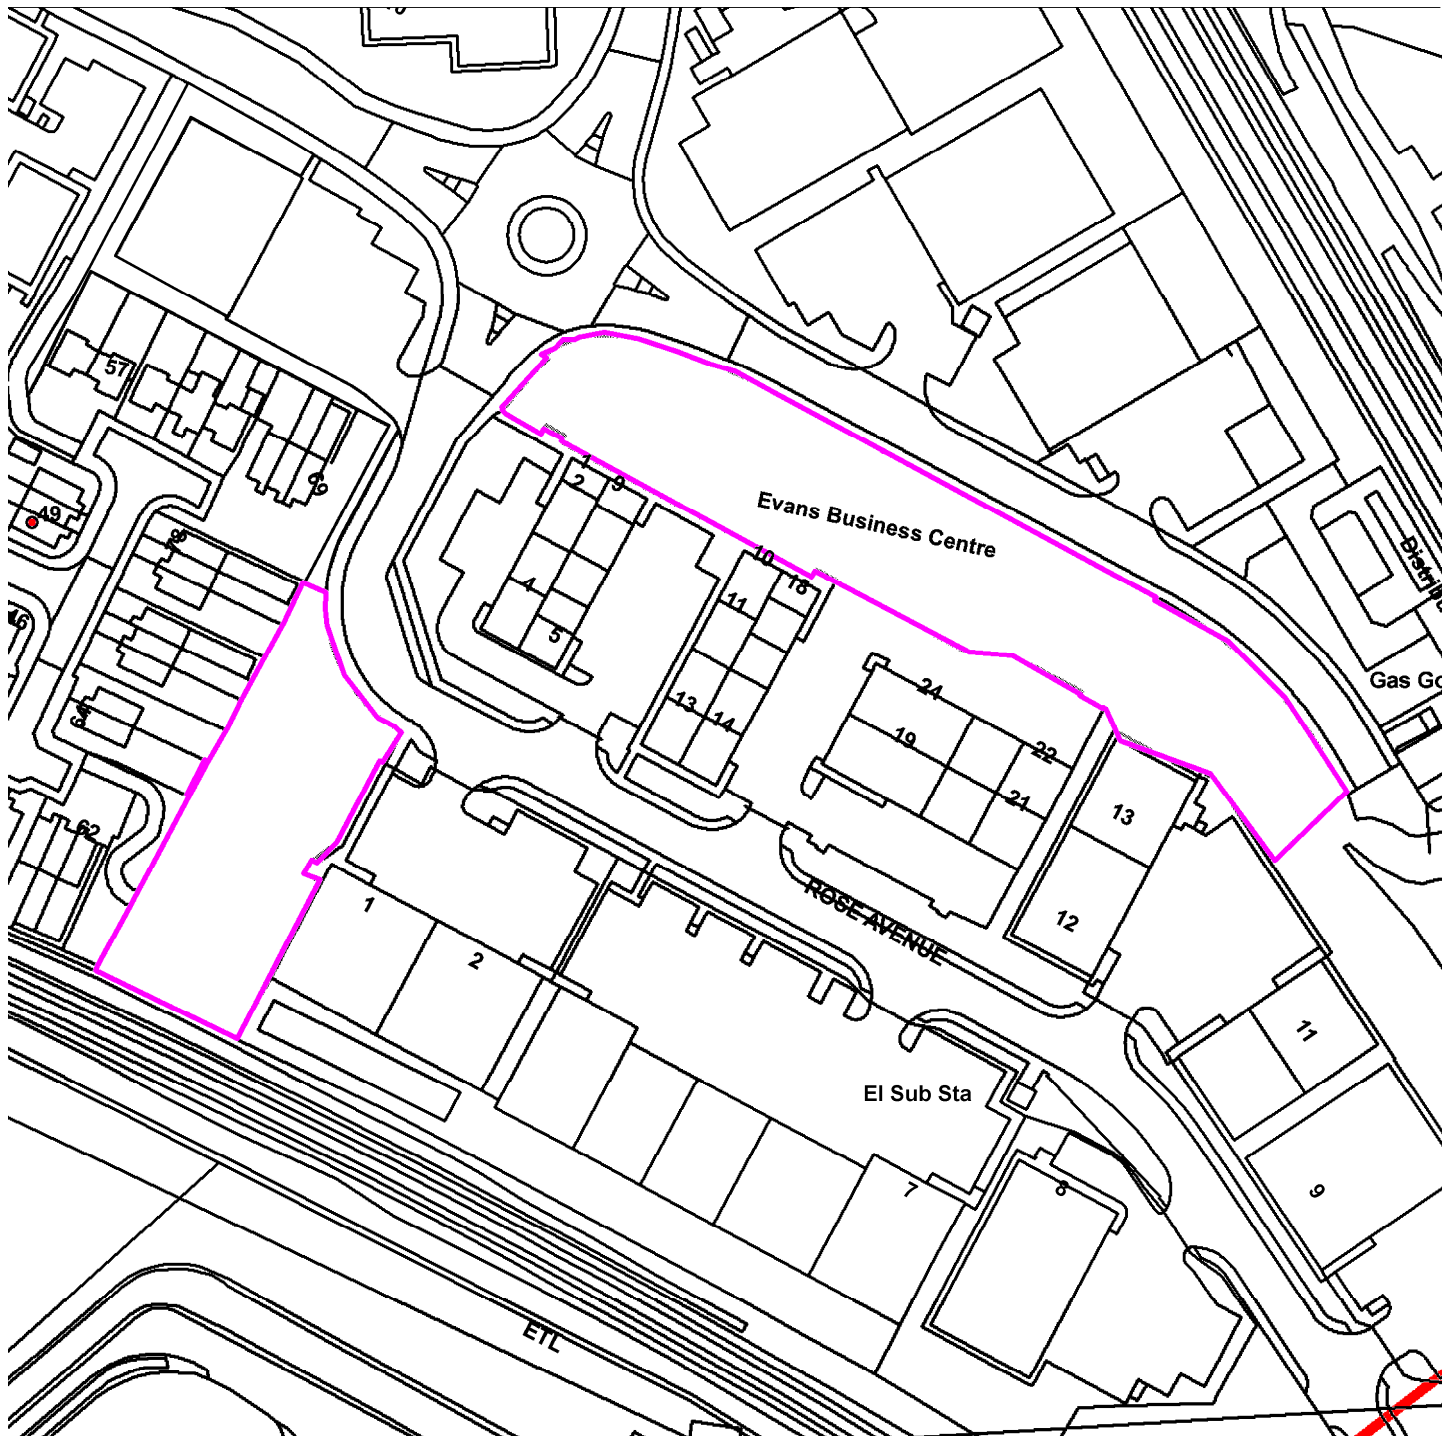

Land To The West Of 1 Rose Avenue Nether

Dunblaton
18/00201/FULM

GIS by ESRI (UK)

Scale : 1:1392

Reproduced from the Ordnance Survey map with the permission of the Controller of Her Majesty's Stationery Office © Crown Copyright 2000.

Unauthorised reproduction infringes Crown Copyright and may lead to prosecution or civil proceedings.

Organisation	Not Set
Department	Not Set
Comments	Site Plan
Date	28 August 2018
SLA Number	Not Set